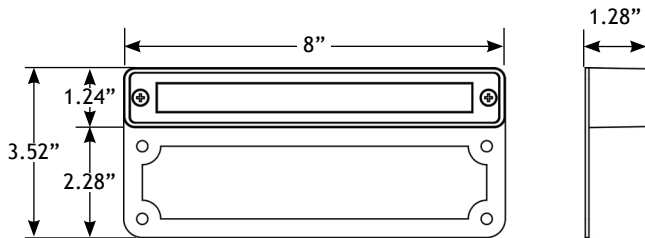

Product Dimensions

Specifications

- ▶ Construction: Brass
- ▶ Finish: Bronze
- ▶ Lead Wire: 16AWG
- ▶ Mounting (included): mounting plate with 4 screw holes
- ▶ Lens: Frosted lens
- ▶ Light Source (sold separately): Bi-pin (LED or Halogen)
- ▶ Operating Voltage: 12VAC
- ▶ Powered by: AMP's Low Voltage Transformer